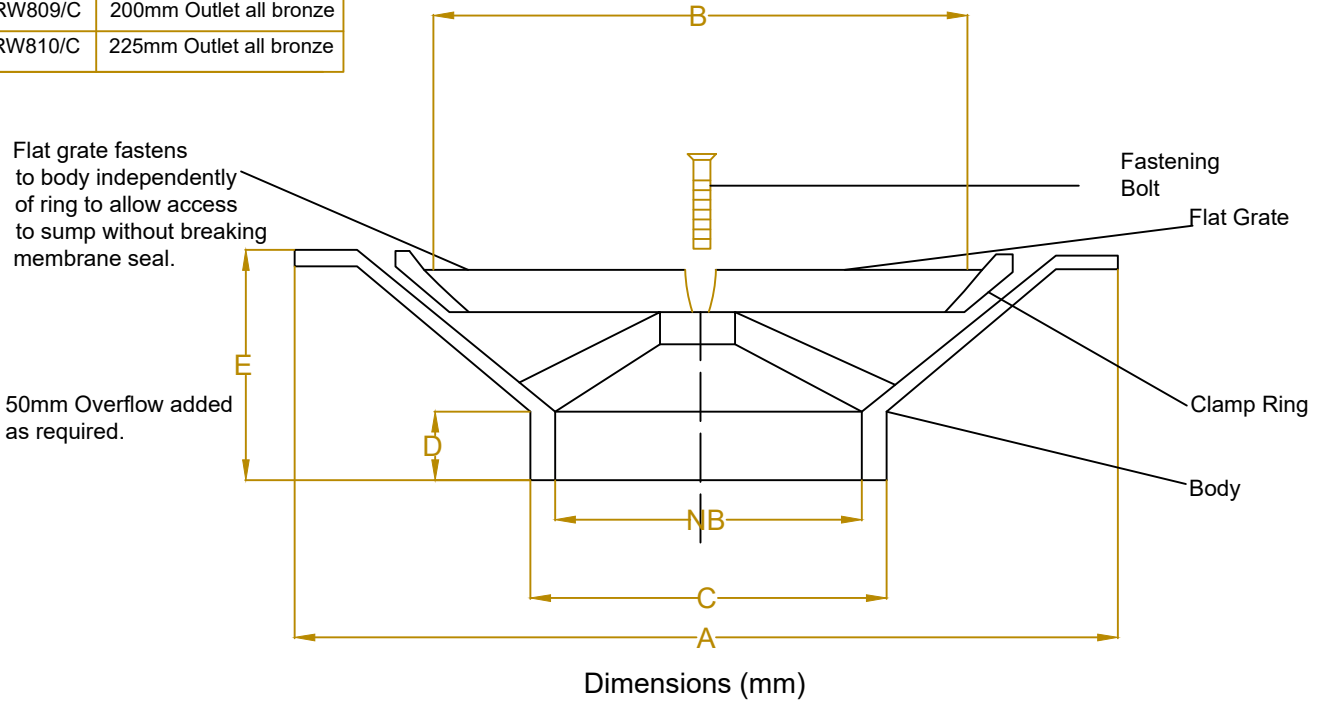

METABRONZE "COMPAC" CLAMTITE FLAT GRATE

Specification Codes	
RW800/C	50mm Outlet all bronze
RW801/C	65mm Outlet all bronze
RW802/C	80mm Outlet all bronze
RW803/C	100mm Outlet all bronze
RW808/C	150mm Outlet all bronze
RW809/C	200mm Outlet all bronze
RW810/C	225mm Outlet all bronze

Suggested Application:
-Roof Deck
-Balcony
-Car Park

NB	A	B	C	D	E
65	132	115	64	27	51
80	225	120	78	23	72
100	250	150	99	23	72
150	285	198	149	23	80
200	331	228	198	23	88
225	331	228	235	23	66

Outlet size	50mm	65mm	80mm	100mm	150mm	200mm	220mm
Suitable for fitting to PVC	✓	✓	✓	✓	✓	✓	✓
Suitable for fitting to Copper	✓	✓	✓	✓	✓	✓	✓
Suitable for fitting to HDPE				✓			

*For flow rate refer to Appendix.

Metabronze Industries Ltd.
Office: 09 441 3824 Email: sales@metabronze.co.nz
Website: www.metabronze.co.nz