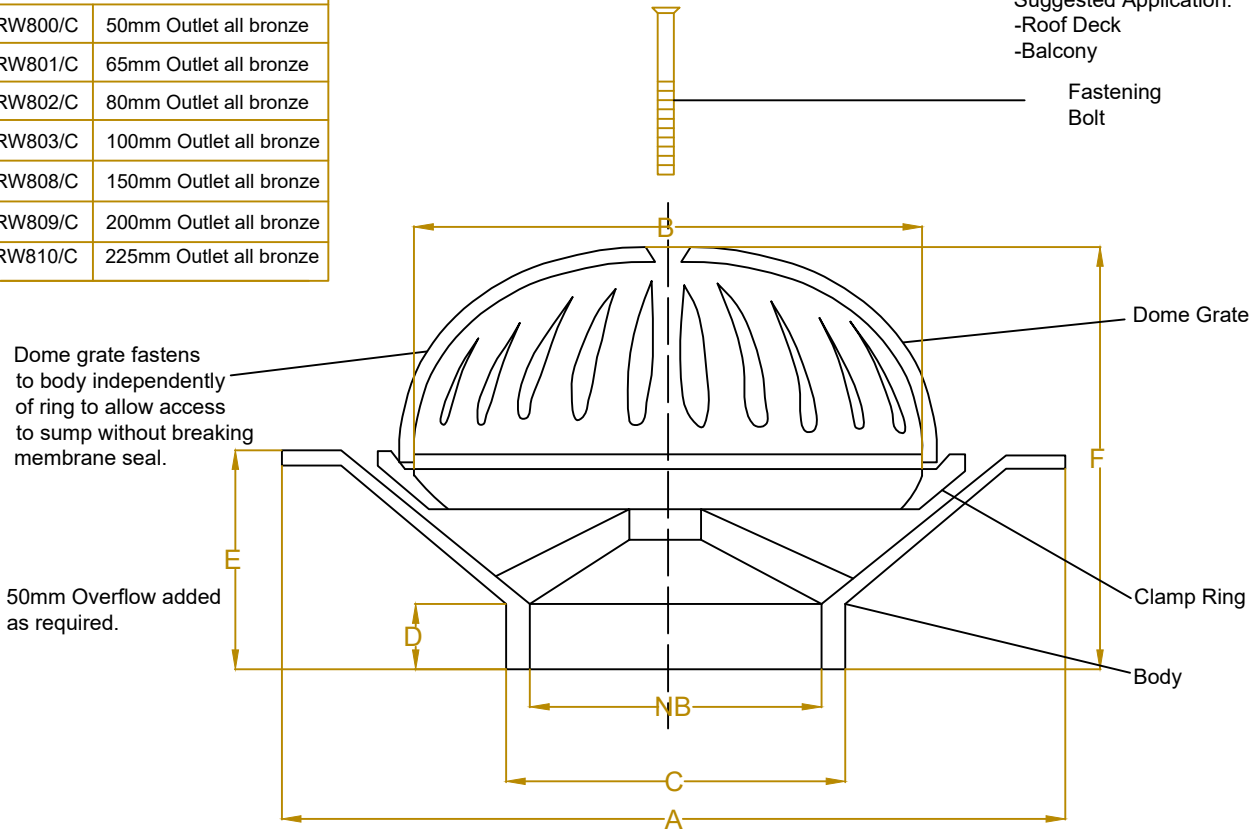

METABRONZE "COMPAC" CLAMTITE FLAT GRATE

| Specification Codes | |
|---------------------|-------------------------|
| RW800/C | 50mm Outlet all bronze |
| RW801/C | 65mm Outlet all bronze |
| RW802/C | 80mm Outlet all bronze |
| RW803/C | 100mm Outlet all bronze |
| RW808/C | 150mm Outlet all bronze |
| RW809/C | 200mm Outlet all bronze |
| RW810/C | 225mm Outlet all bronze |

| Outlet size | 50mm | 65mm | 80mm | 100mm | 150mm | 200mm | 220mm |
|--------------------------------|------|------|------|-------|-------|-------|-------|
| Suitable for fitting to PVC | ✓ | ✓ | ✓ | ✓ | ✓ | ✓ | ✓ |
| Suitable for fitting to Copper | ✓ | ✓ | ✓ | ✓ | ✓ | ✓ | ✓ |
| Suitable for fitting to HDPE | | | | ✓ | | | |

Suggested Application:
-Roof Deck
-Balcony

Dimensions (mm)

| NB | A | B | C | D | E | F |
|-----|-----|-----|-----|----|----|-----|
| 65 | 132 | 115 | 64 | 27 | 51 | 106 |
| 80 | 225 | 120 | 78 | 23 | 72 | 145 |
| 100 | 250 | 150 | 99 | 23 | 72 | 145 |
| 150 | 285 | 198 | 149 | 23 | 80 | 160 |
| 200 | 331 | 228 | 198 | 23 | 88 | 185 |
| 225 | 331 | 228 | 235 | 23 | 66 | 163 |