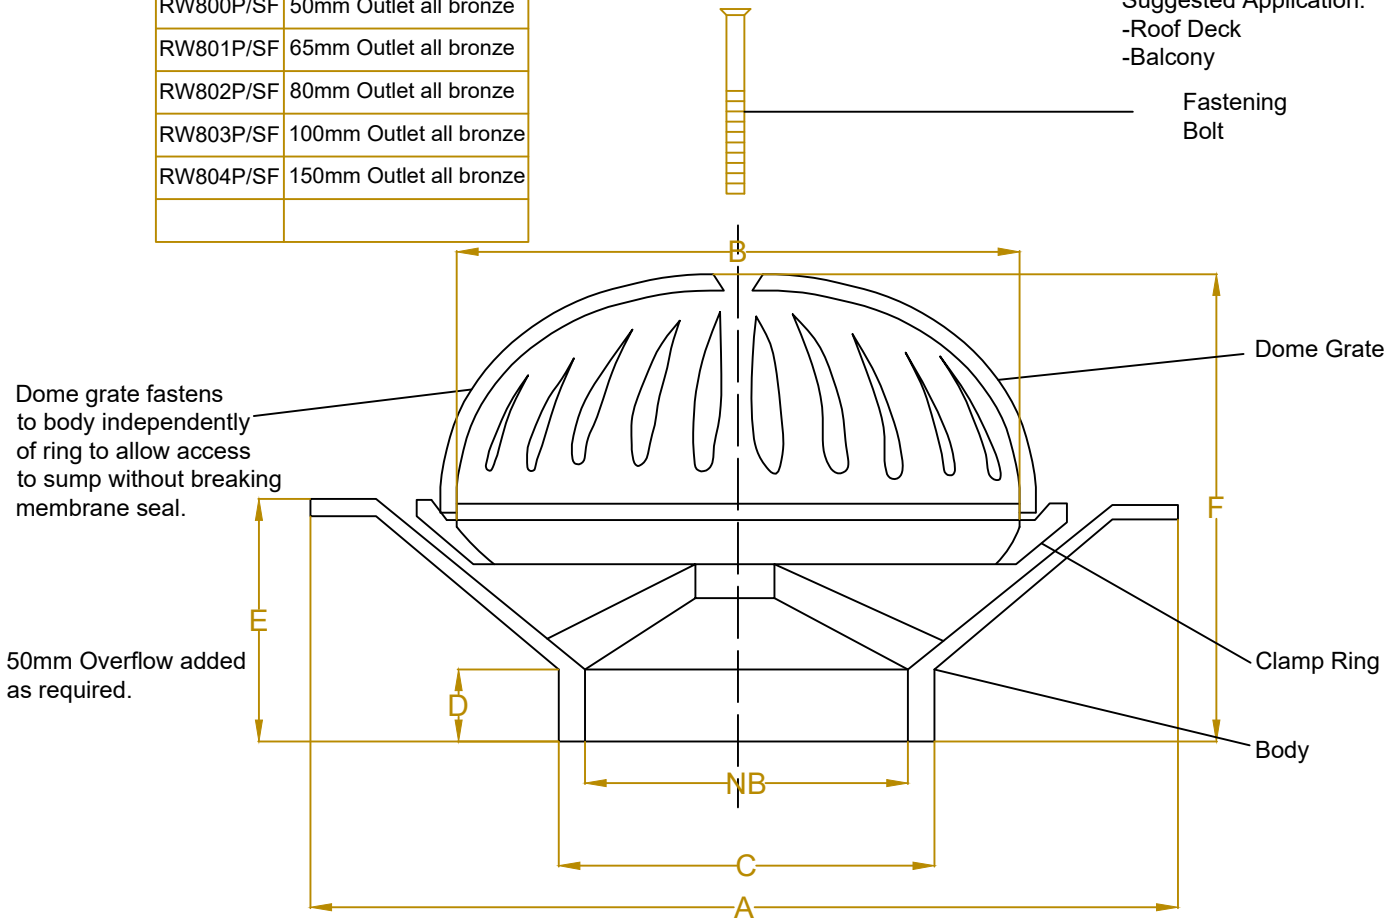

# METABRONZE "SUPER FLOW" CLAMTITE DOME GRATE

Specification Codes	
RW800P/SF	50mm Outlet all bronze
RW801P/SF	65mm Outlet all bronze
RW802P/SF	80mm Outlet all bronze
RW803P/SF	100mm Outlet all bronze
RW804P/SF	150mm Outlet all bronze

Suggested Application:  
-Roof Deck  
-Balcony

Fastening Bolt

Dimensions (mm)

NB	A	B	C	D	E	F
50	225	115	50	30	78	130
65	225	115	62	30	78	130
80	272	150	78	23	72	135
100	285	198	99	20	80	160
150	333	228	148	20	77	185

Outlet size	50mm	65mm	80mm	100mm	150mm	200mm
Suitable for fitting to PVC	✓	✓	✓	✓	✓	✓
Suitable for Brazing to Copper	✓	✓	✓	✓	✓	✓

\*For flow rate refer to Appendix.

Metabronze Industries Ltd.  
Office: 09 441 3824 Email: sales@metabronze.co.nz  
Website: www.metabronze.co.nz