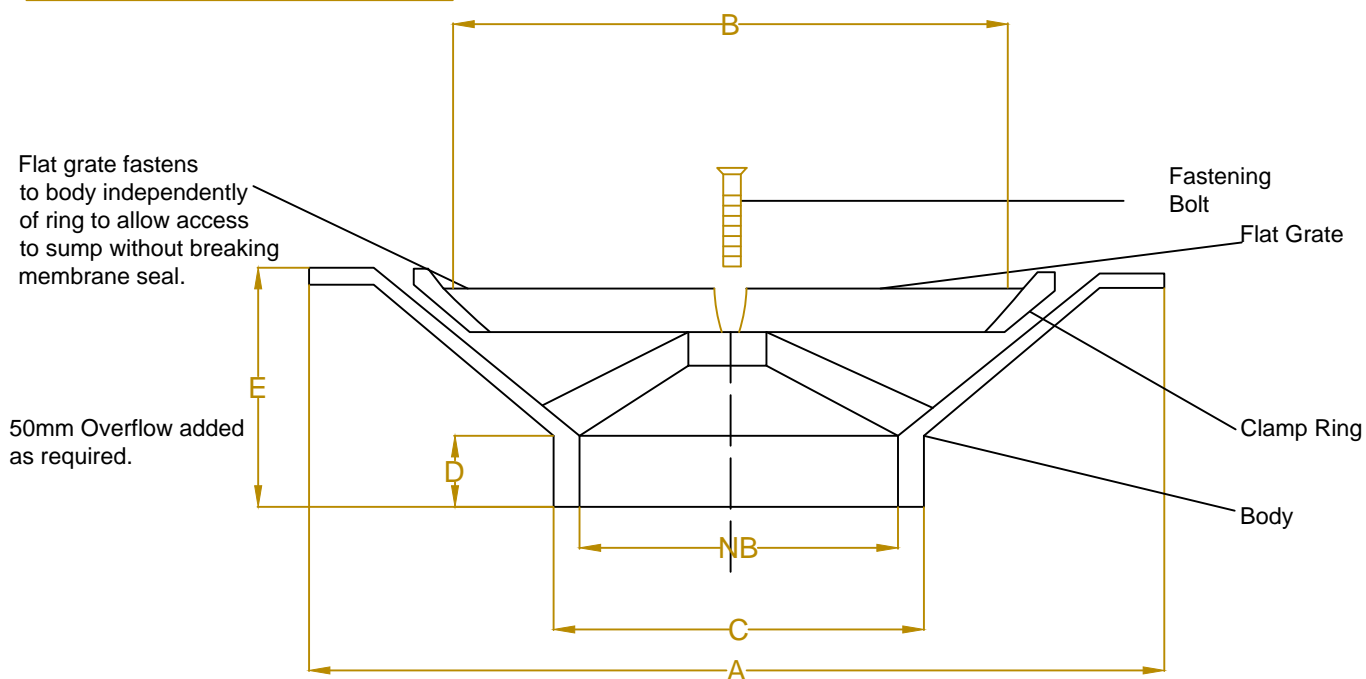

METABRONZE "SUPER FLOW" CLAMTITE FLAT GRATE

Specification Codes	
RW803P/SF	50mm Outlet all bronze
RW804P/SF	65mm Outlet all bronze
RW805P/SF	80mm Outlet all bronze
RW806P/SF	100mm Outlet all bronze
RW807P/SF	150mm Outlet all bronze
RW808P/SF	200mm Outlet all bronze

Suggested Application:
-Roof Deck
-Balcony
-Car Park

NB	A	B	C	D	E
50	225	115	73	30	78
65	225	115	73	30	78
80	272	150	85	23	72
100	285	198	110	20	80
150	333	228	160	20	77
200	333	228	160	20	77

Outlet size	50mm	65mm	80mm	100mm	150mm	200mm
Suitable for fitting to PVC	✓	✓	✓	✓	✓	✓
Suitable for Brazing to Copper	✓	✓	✓	✓	✓	✓